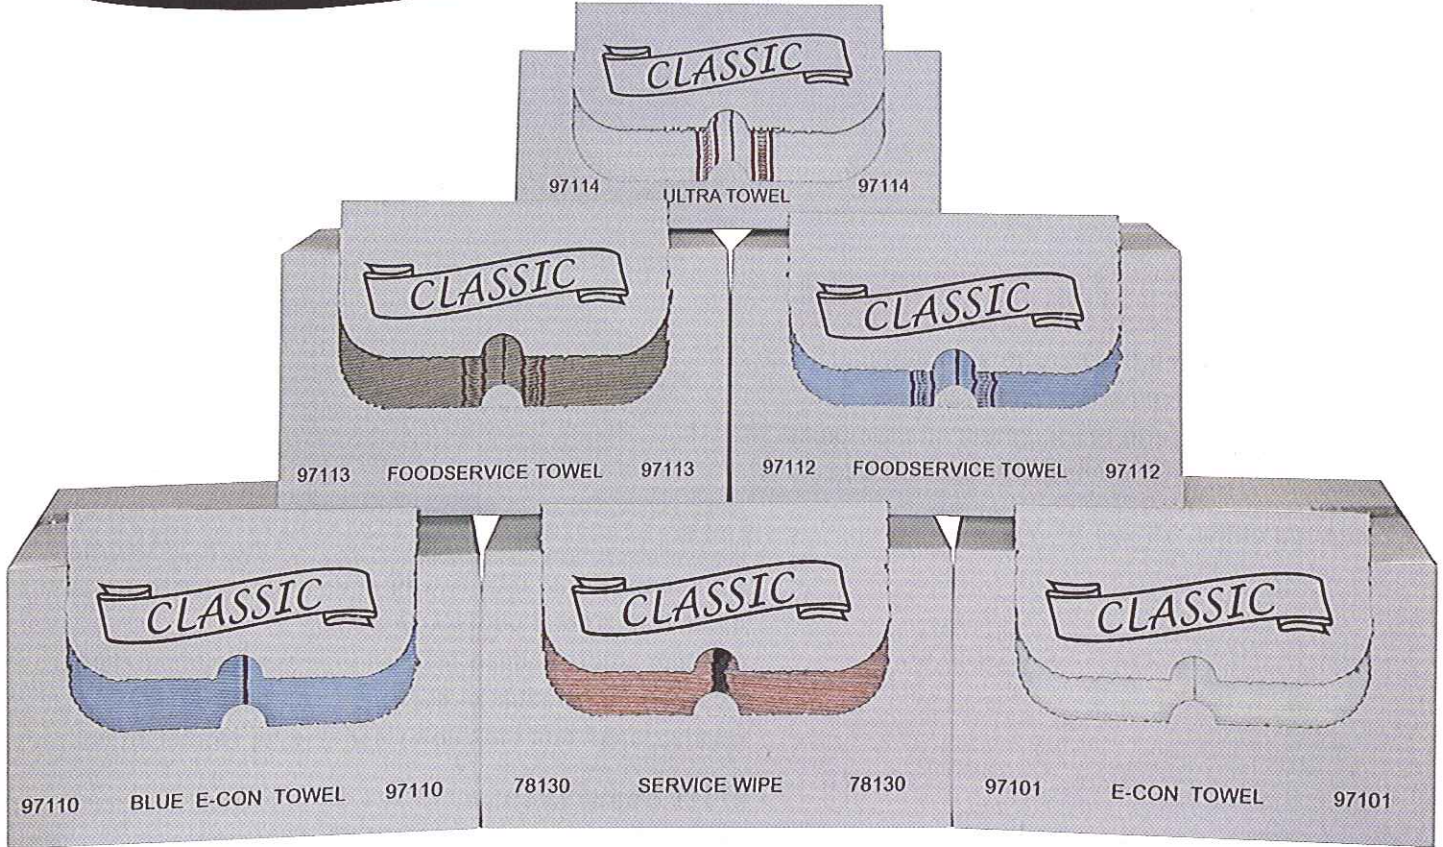

CLASSIC FOODSERVICE TOWELS

CLASSIC ULTRA *Linen Replacement Kitchen Towels*

CLASSIC FOODSERVICE *Premium Service Towels*

CLASSIC E-CON *Economical Alternative Towels*

CLASSIC SERVICE *All-Purpose Wet Wipes*

97114 White/red stripe, 13"x21.5", 72/case

CLASSIC E-CON TOWELS

Economical alternative towels. Multiple colors reduce the risk of cross contamination. Developed for absorbency and multi-day use. Cloth-like appearance and feel.

97101 White, 13"x21.5", 150/case

97110 Blue, 13"x21.5", 150/case

CLASSIC FOODSERVICE TOWELS

Premium service towels with antimicrobial protection against microbial odors and stains. Multiple colors reduce the risk of cross contamination. Designed for maximum durability and absorbency. Easily rinsed and machine washable for repeated use.

97111 White/red stripe, 13"x21.5", 150/case

97112 Blue/blue stripe, 13"x21.5", 150/case

97113 Red/red stripe, 13"x21.5", 150/case

CLASSIC SERVICE WIPES

All-purpose wet wipes. Lightweight, rinse clean wipes for limited use applications.