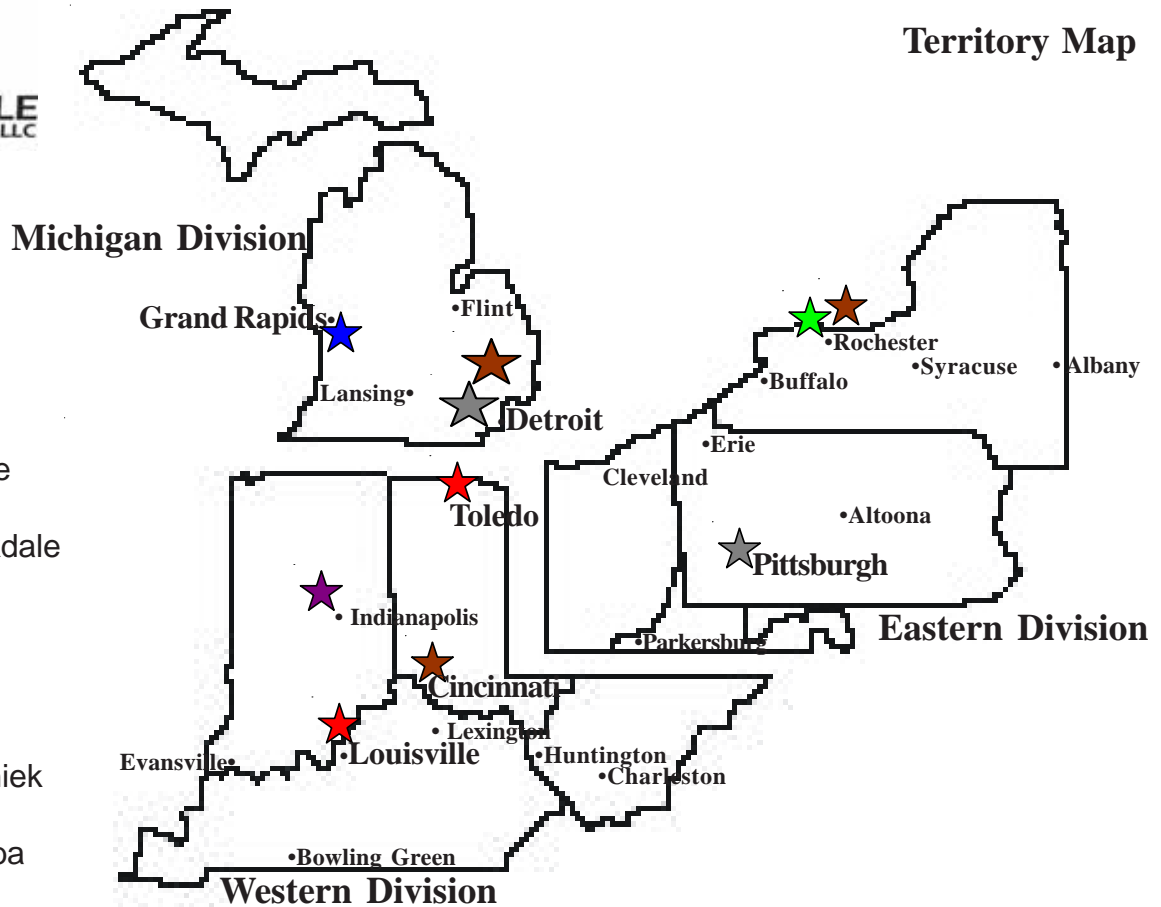

Territory Map

Main Office:

- Joe Stockdale
- Dianne Stockdale
- Angel Myers
- Pauline Paul
- Barbara Bieniek
- Kathy Rachuba
- Emily Navarre
- Andrew Hanenkrath

Territory Managers:

- ★ Joe Stockdale: Northwest Ohio
- ★ Mark Montgomery: Western Pennsylvania, Akron/Canton, Northern West Virginia
- ★ Ed Reasons: Eastern and Northern Michigan
- ★ Gary Peterson: Central and Southern Ohio, Eastern Kentucky, Southern West Virginia
- ★ Mike Wilson: Southern Indiana, Dayton, Cincinnati, Western Kentucky
- ★ Chris Karsten: Western Michigan, Northern Indiana
- ★ Terry Norsen: Upstate New York
- ★ Jim Helmbrecht: Upstate New York
- ★ Larry Kolodey: Michigan
- ★ Beth Dendy - Health & Wellness Specialist