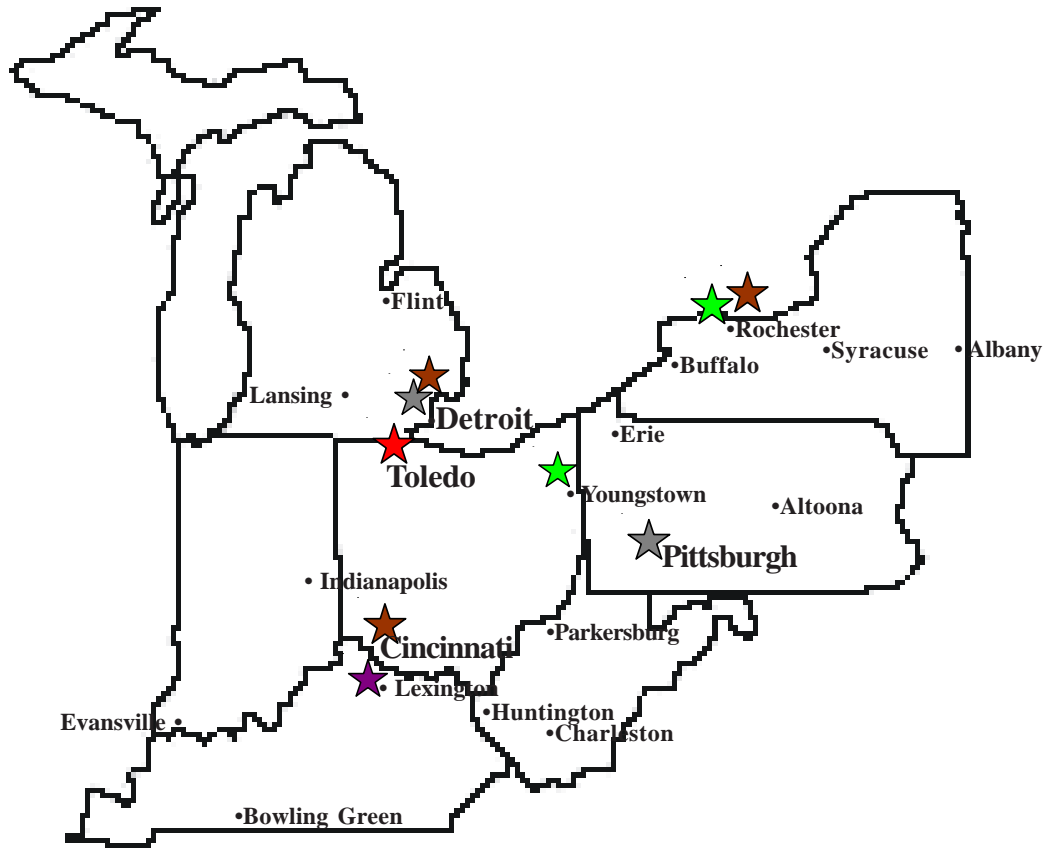

Main Office:

- Joe Stockdale
- Dianne Stockdale
- Angel Myers
- Pauline Paul
- Barbara Bieniek
- Kathy Rachuba
- Emily Navarre
- Andrew Hanenkrath

Territory Managers:

- ★ Joe Stockdale: Northwest Ohio
- ★ Mark Montgomery: Western Pennsylvania, Northern West Virginia
- ★ Ed Reasons: Michigan, Northern Indiana
- ★ Gary Peterson: Cincinnati, Dayton, Southwest Ohio
- ★ Mike Wilson: Key Accounts in Cincinnati, Columbus, Dayton and Indianapolis; Central Ohio & Eastern Kentucky, Southern West Virginia, Southern Indiana
- ★ Terry Norsen: Upstate New York
- ★ Jim Helmbrecht: Upstate New York
- ★ Larry Kolodey: Michigan
- ★ Norb Gresh - Eastern Ohio, Akron/Canton, Columbus